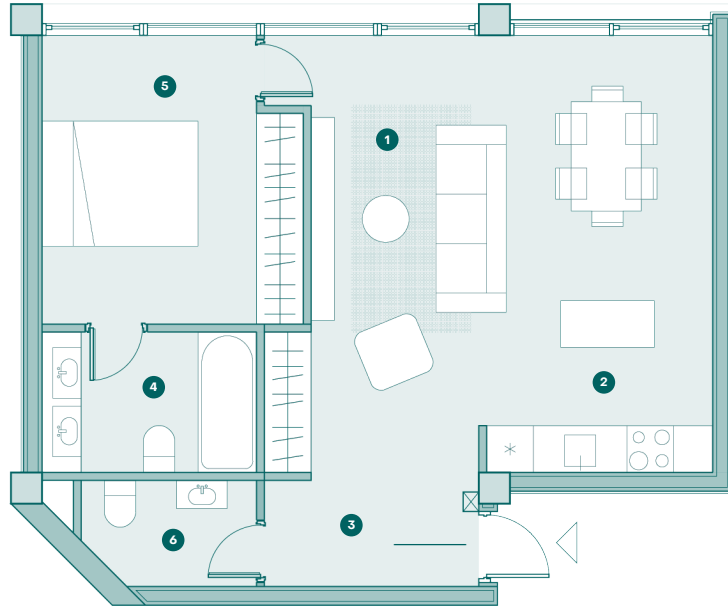

MOUNTAIN VILLAGE

TERRACES

1A

One-bedroom apartment

Total Area: **54.29 m²**

Level 03

① Living Room	14.37	④ Bathroom	4.9
② Dining + Kitchen	14.99	⑤ Bedroom	12
③ Entry	5.08	⑥ WC	2.95

all measurements in **m²**